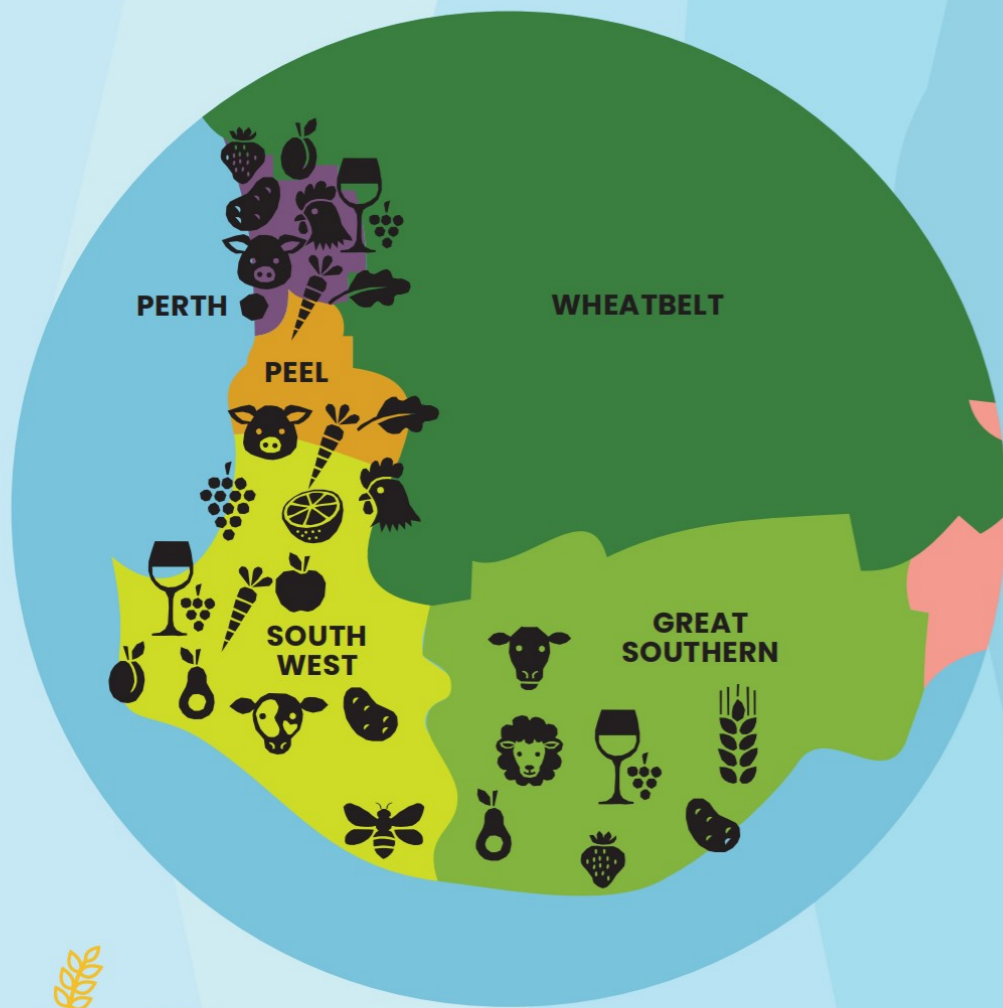

# AGRICULTURE IN WESTERN AUSTRALIA

## Map Legend

### GRAINS

Grain

### FRUIT & VEG

Lettuce

Capsicum

Carrots

Stonefruit

Bananas

Apples, Pears

Citrus